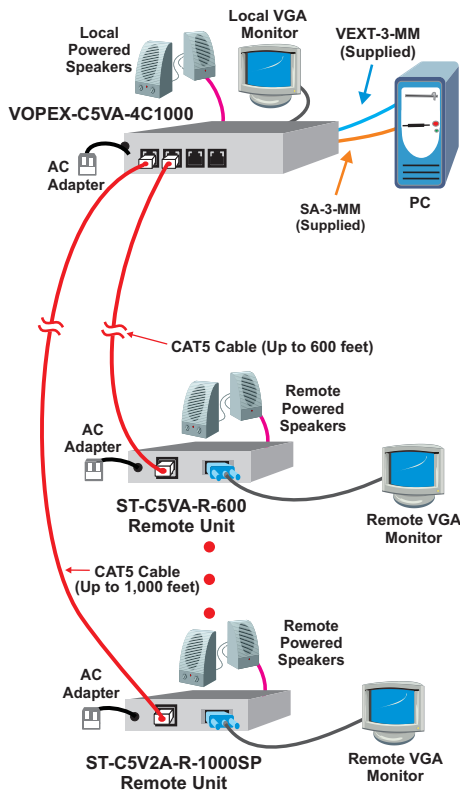

# VGA Video/Audio Splitter/Extender via CAT5 to 1,000 Feet

VOPEX®

## Drive up to 8 monitors and speakers 1,000 feet away from one computer

- Broadcast real-time VGA video and stereo audio to multiple locations.
- Supports resolutions up to 2048x1536 using NTI's 1,000' remote units and 1920x1440 using NTI's 600' remote units.
- Easily expandable. Add remote units as you add monitors.
- A pure hardware solution-no software conflicts.
- High quality rugged steel construction with durable powder coat finish.
- Ideal for digital signage, movie theater lobbies, point of purchase displays, conference centers, airports, and other applications that require multiple displays.

### VOPEX-C5VA-4C1000 Local Unit (Front & Back) and ST-C5V-R-1000SP Remote Unit

- Supports Resolutions up to 2048x1536
- Compatible with NTI's 600' and 1000' Extenders

The VOPEX® VGA Video Splitter/Extender simultaneously broadcasts high-resolution VGA video from one computer to 4 or 8 remote monitors located up to 1,000 feet away using CAT5/5e/6 cable. Audio can be broadcasted to self-powered stereo speakers at the local unit and each remote location when using NTI's remote units with audio option.

The VOPEX VGA Video splitter/extender system has two components: the VOPEX-C5V(A)-xC1000 VGA broadcast unit, which connects to the host computer and also supplies video to a local monitor, and an XTENDEX® remote unit (ST-C5V(2A)-R-1000SP or ST-C5V(A)-R-600) for each remote monitor. The units are interconnected by CAT5/5e/6 cable.